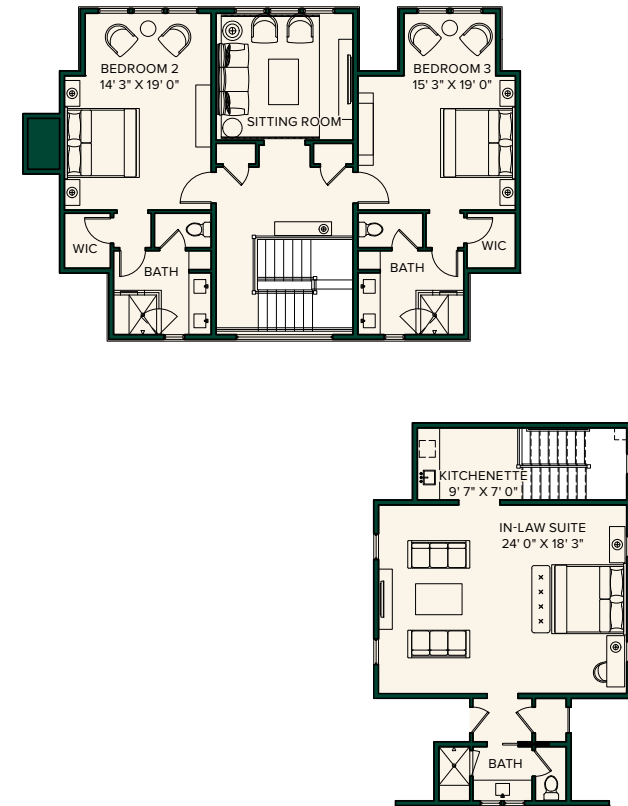

# FLOOR PLAN

4 Bedroom  
Non-Walkout

## LAYOUT

Bedrooms	1
Bathrooms	1
Half Bathrooms	1

## LIVING SPACE

Interior	3,881 SF
Terrace/Covered Porch	1,191 SF