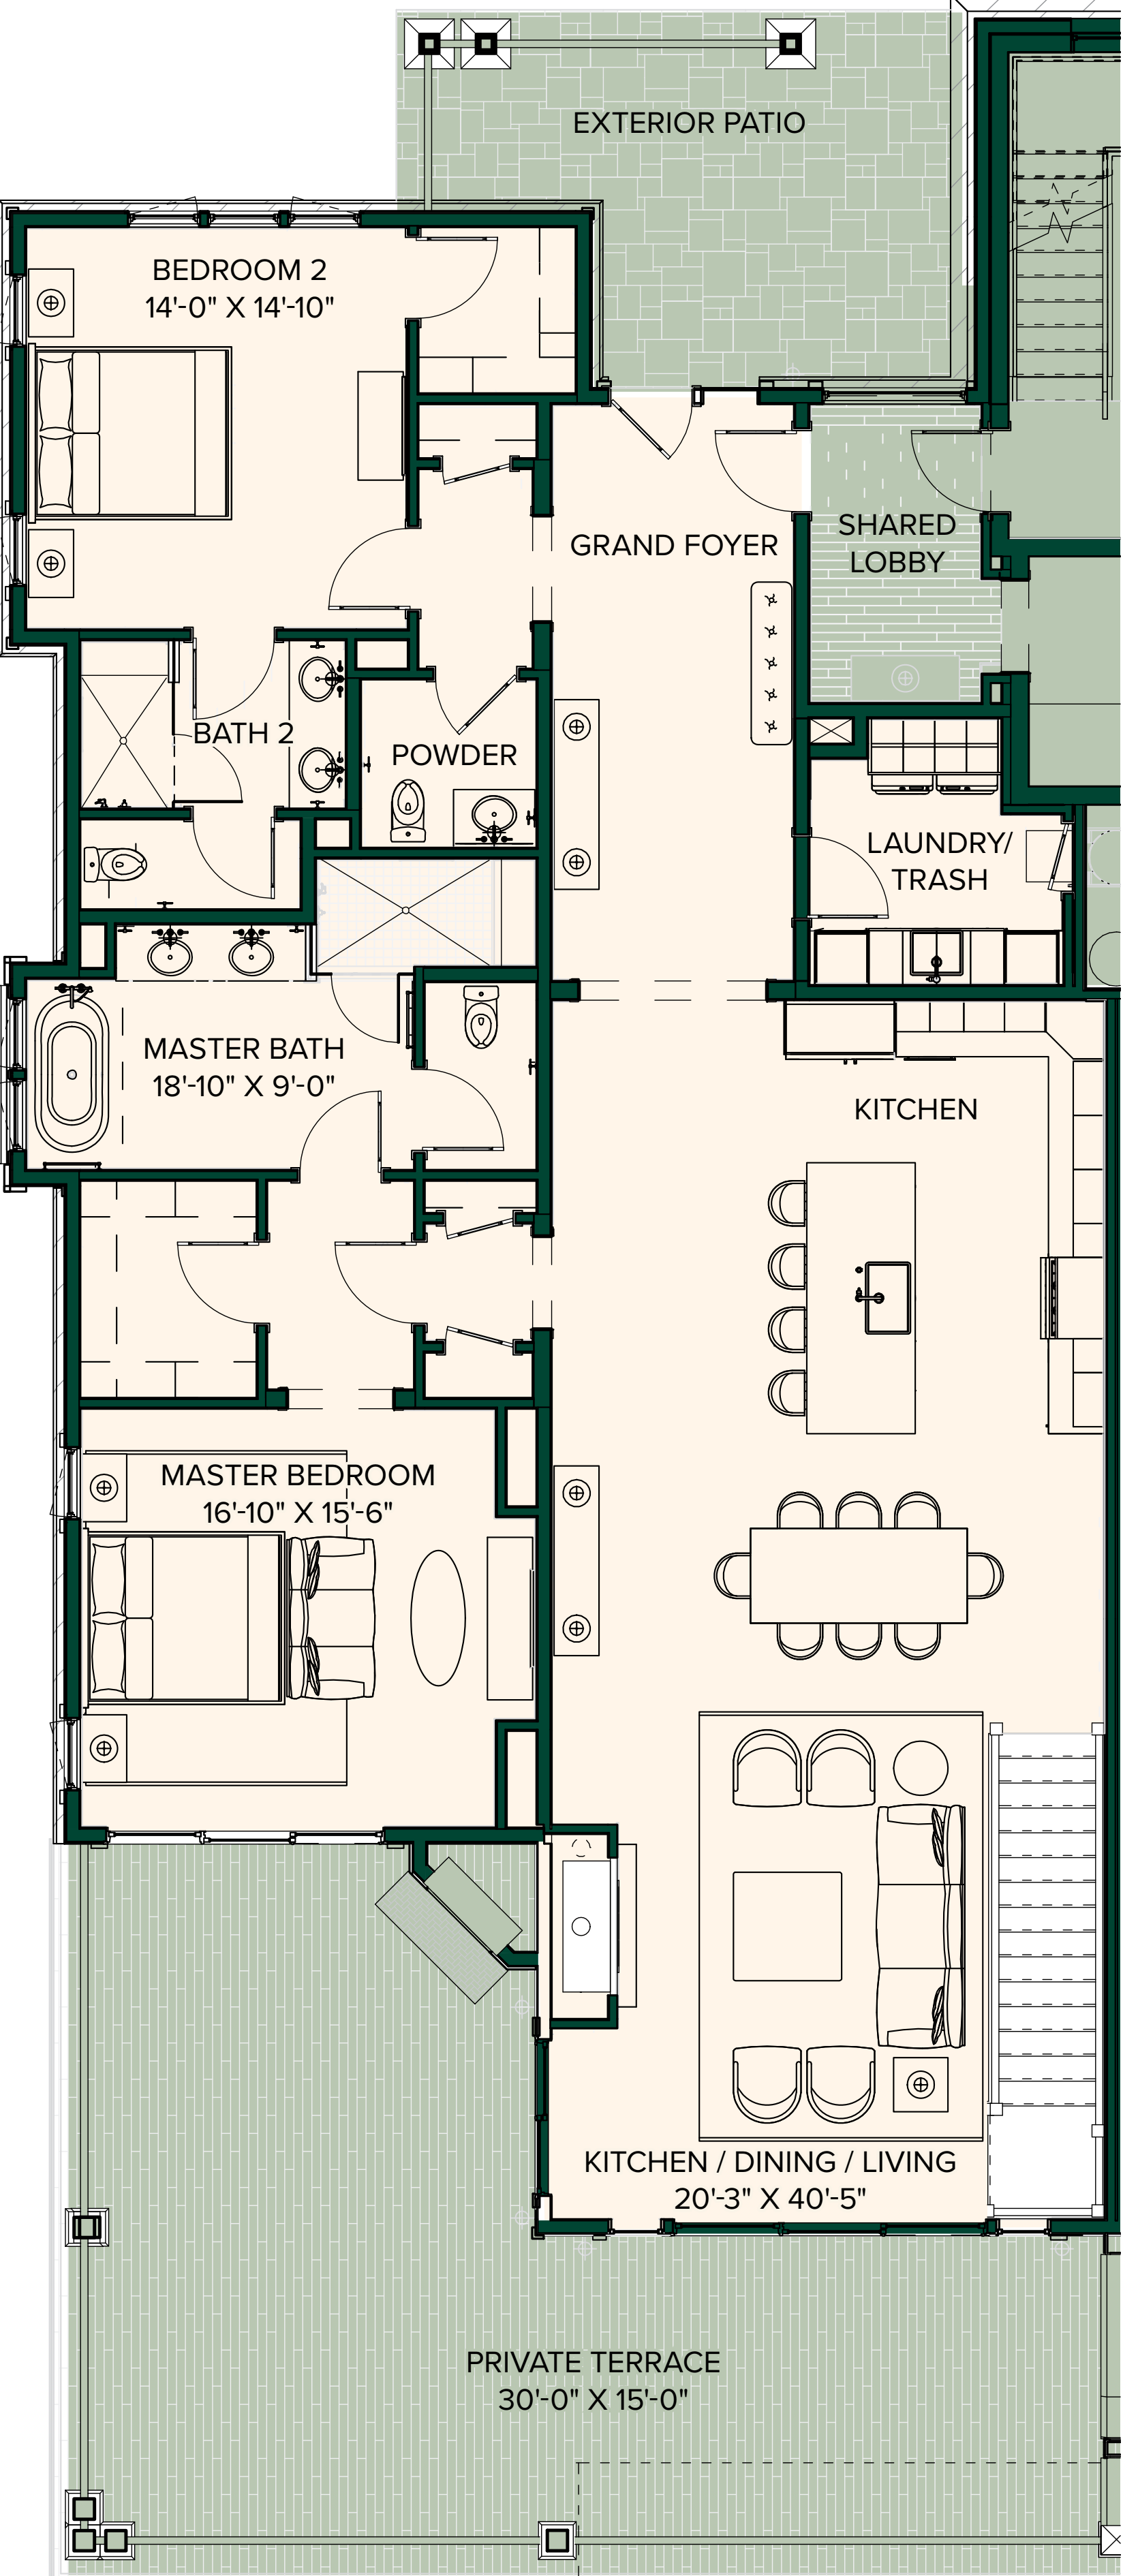

FLOOR PLAN

Unit 1

LOWER LEVEL

UPPER LEVEL

UNIT AREA

FLOOR	LEVEL	AREA
1	Lower	883 SF
2	Upper	2,489 SF
Total		3,372 SF

MACEDONIA CONDOS

FIRST FLOOR

SECOND FLOOR

THIRD FLOOR

FOURTH FLOOR