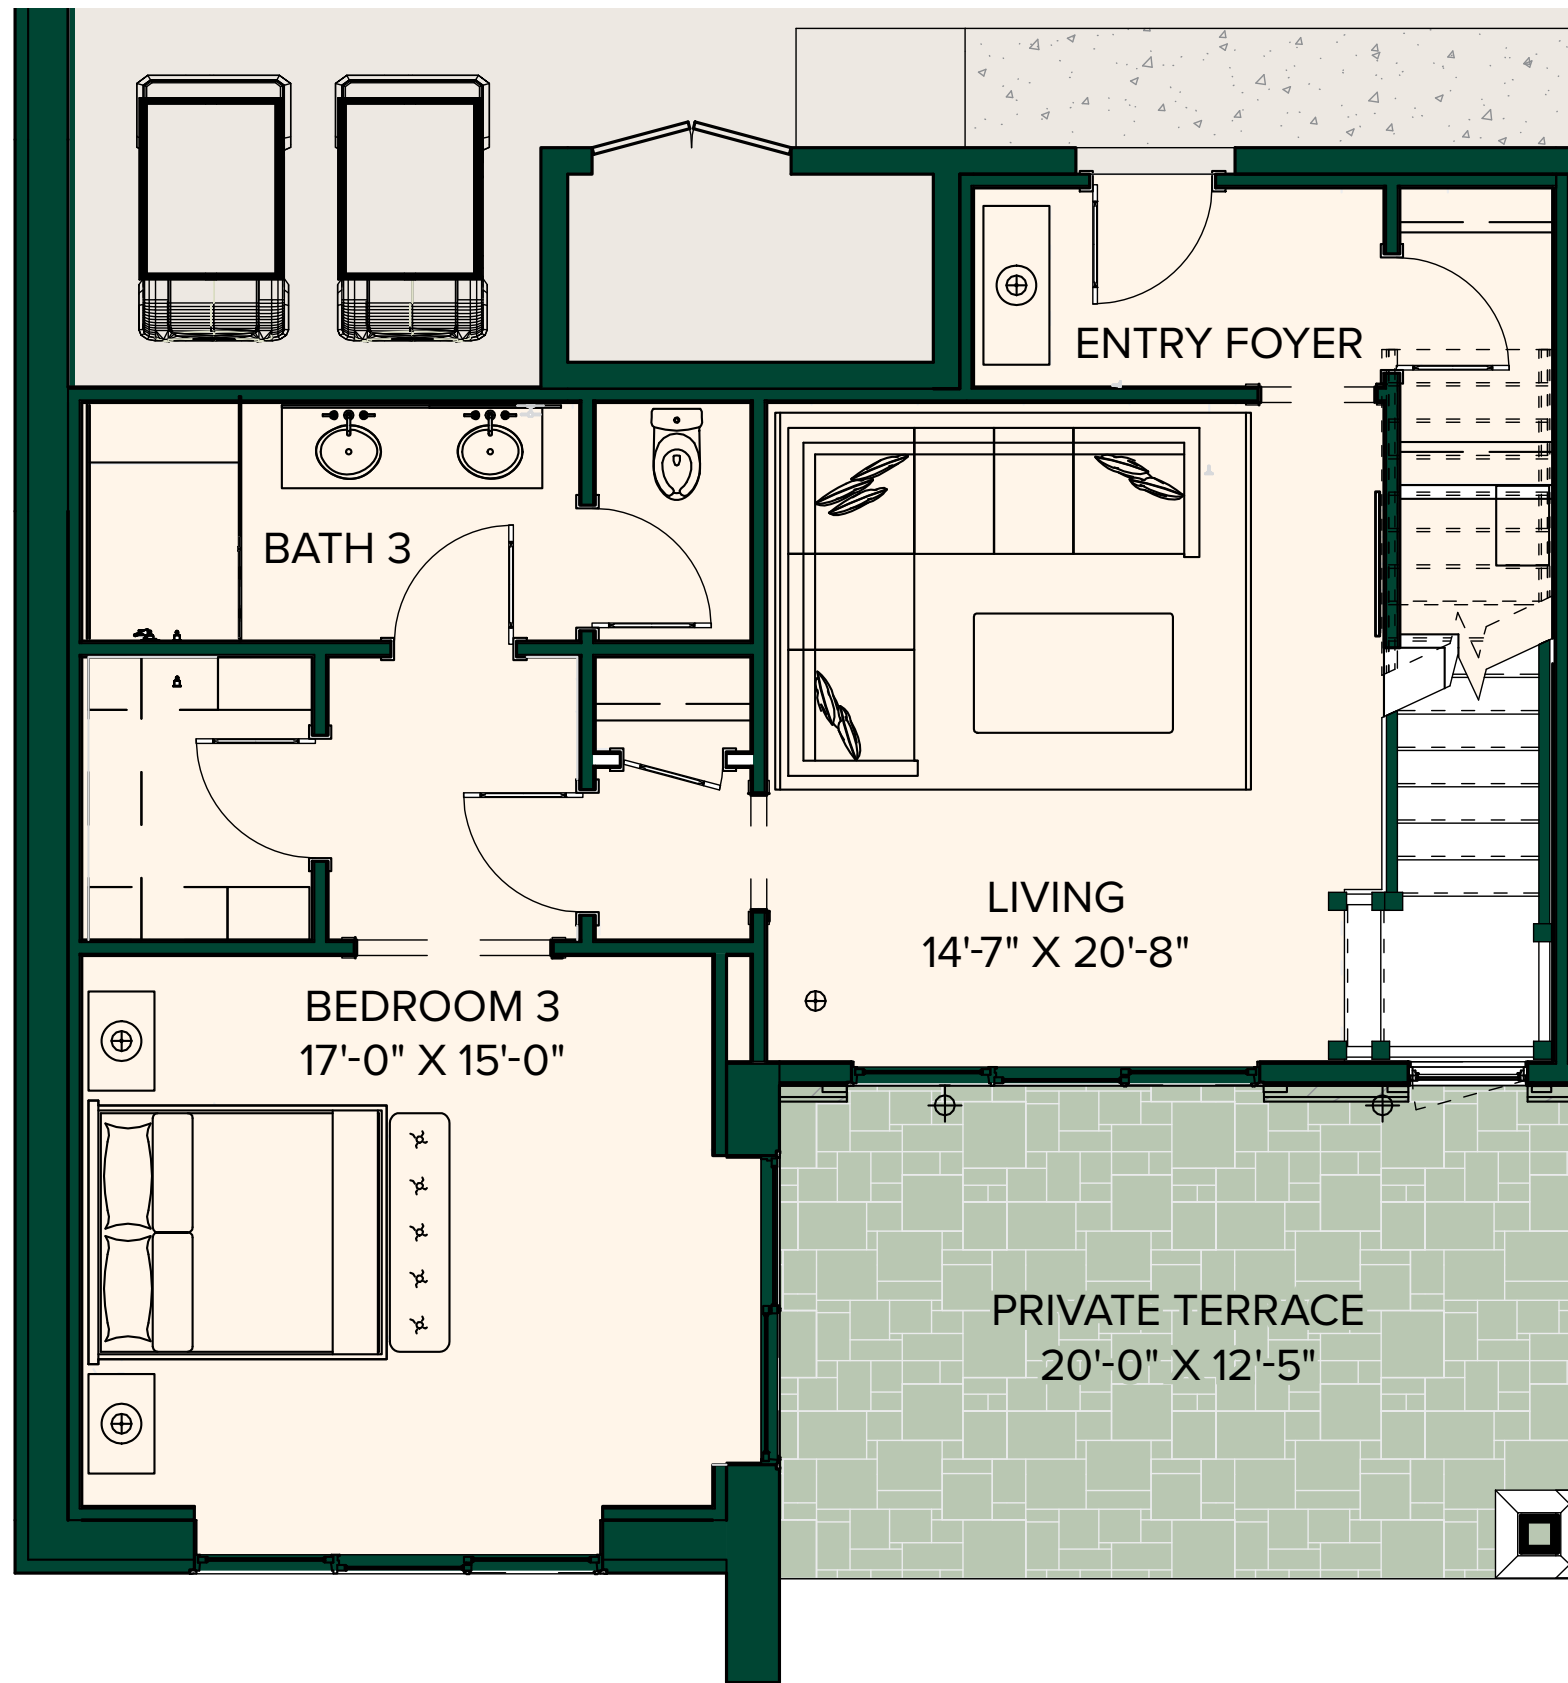

FLOOR PLAN

Unit 1

LOWER LEVEL

UPPER LEVEL

UNIT AREA

FLOOR	LEVEL	AREA
1	Lower	883 SF
2	Upper	2,489 SF
Total		3,372 SF

MACEDONIA CONDOS

FIRST FLOOR

SECOND FLOOR

THIRD FLOOR

FOURTH FLOOR