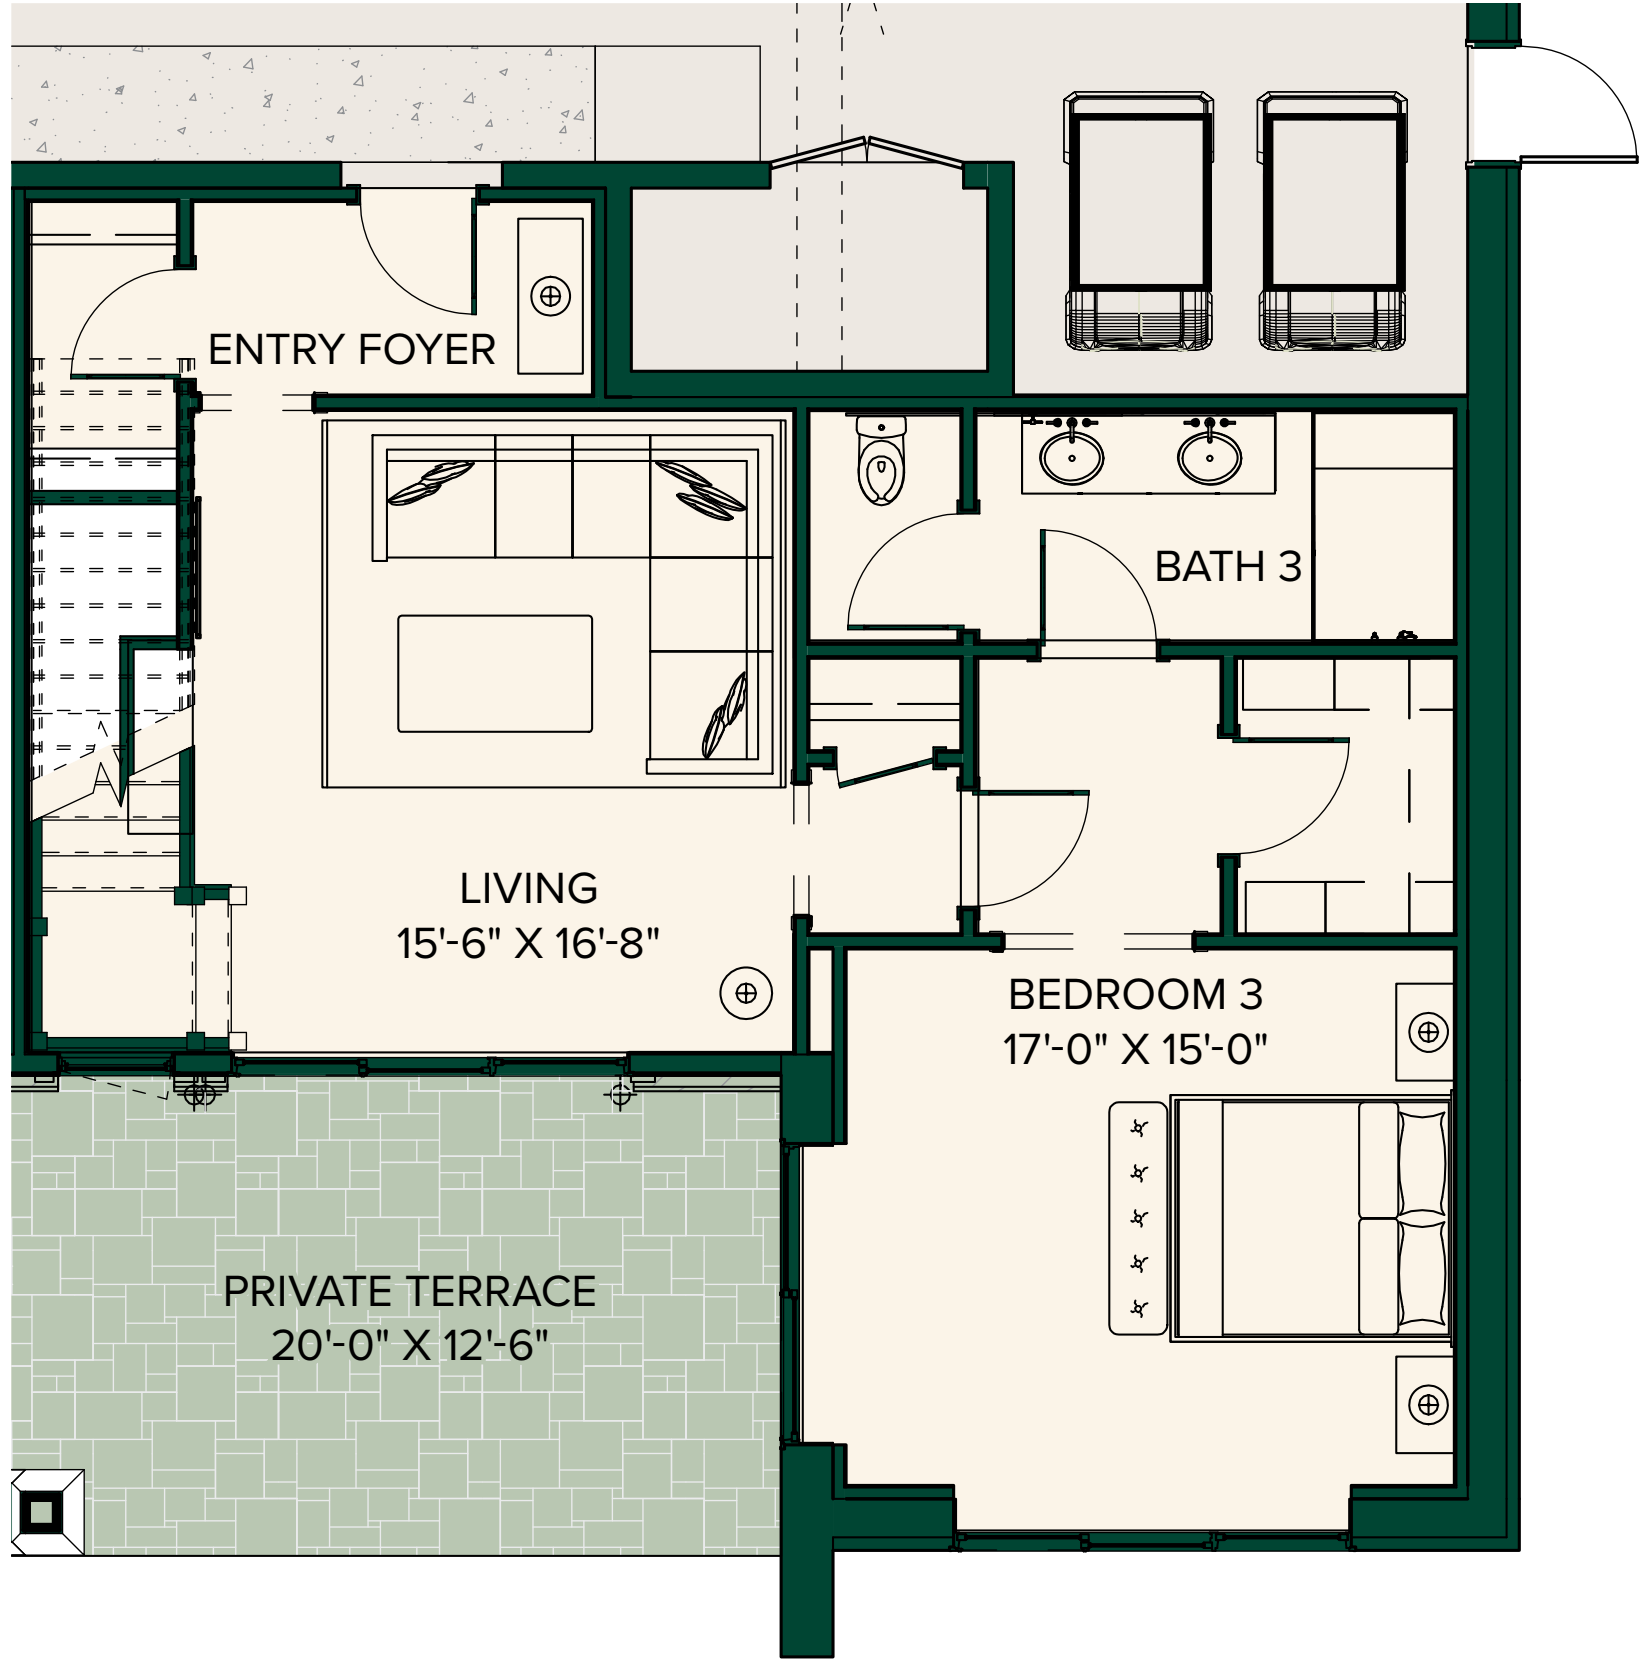

# FLOOR PLAN

## Unit 2

LOWER LEVEL

UPPER LEVEL

### UNIT AREA

FLOOR	LEVEL	AREA
1	Lower	883 SF
2	Upper	2,489 SF
Total		3,372 SF

### FOURTH FLOOR