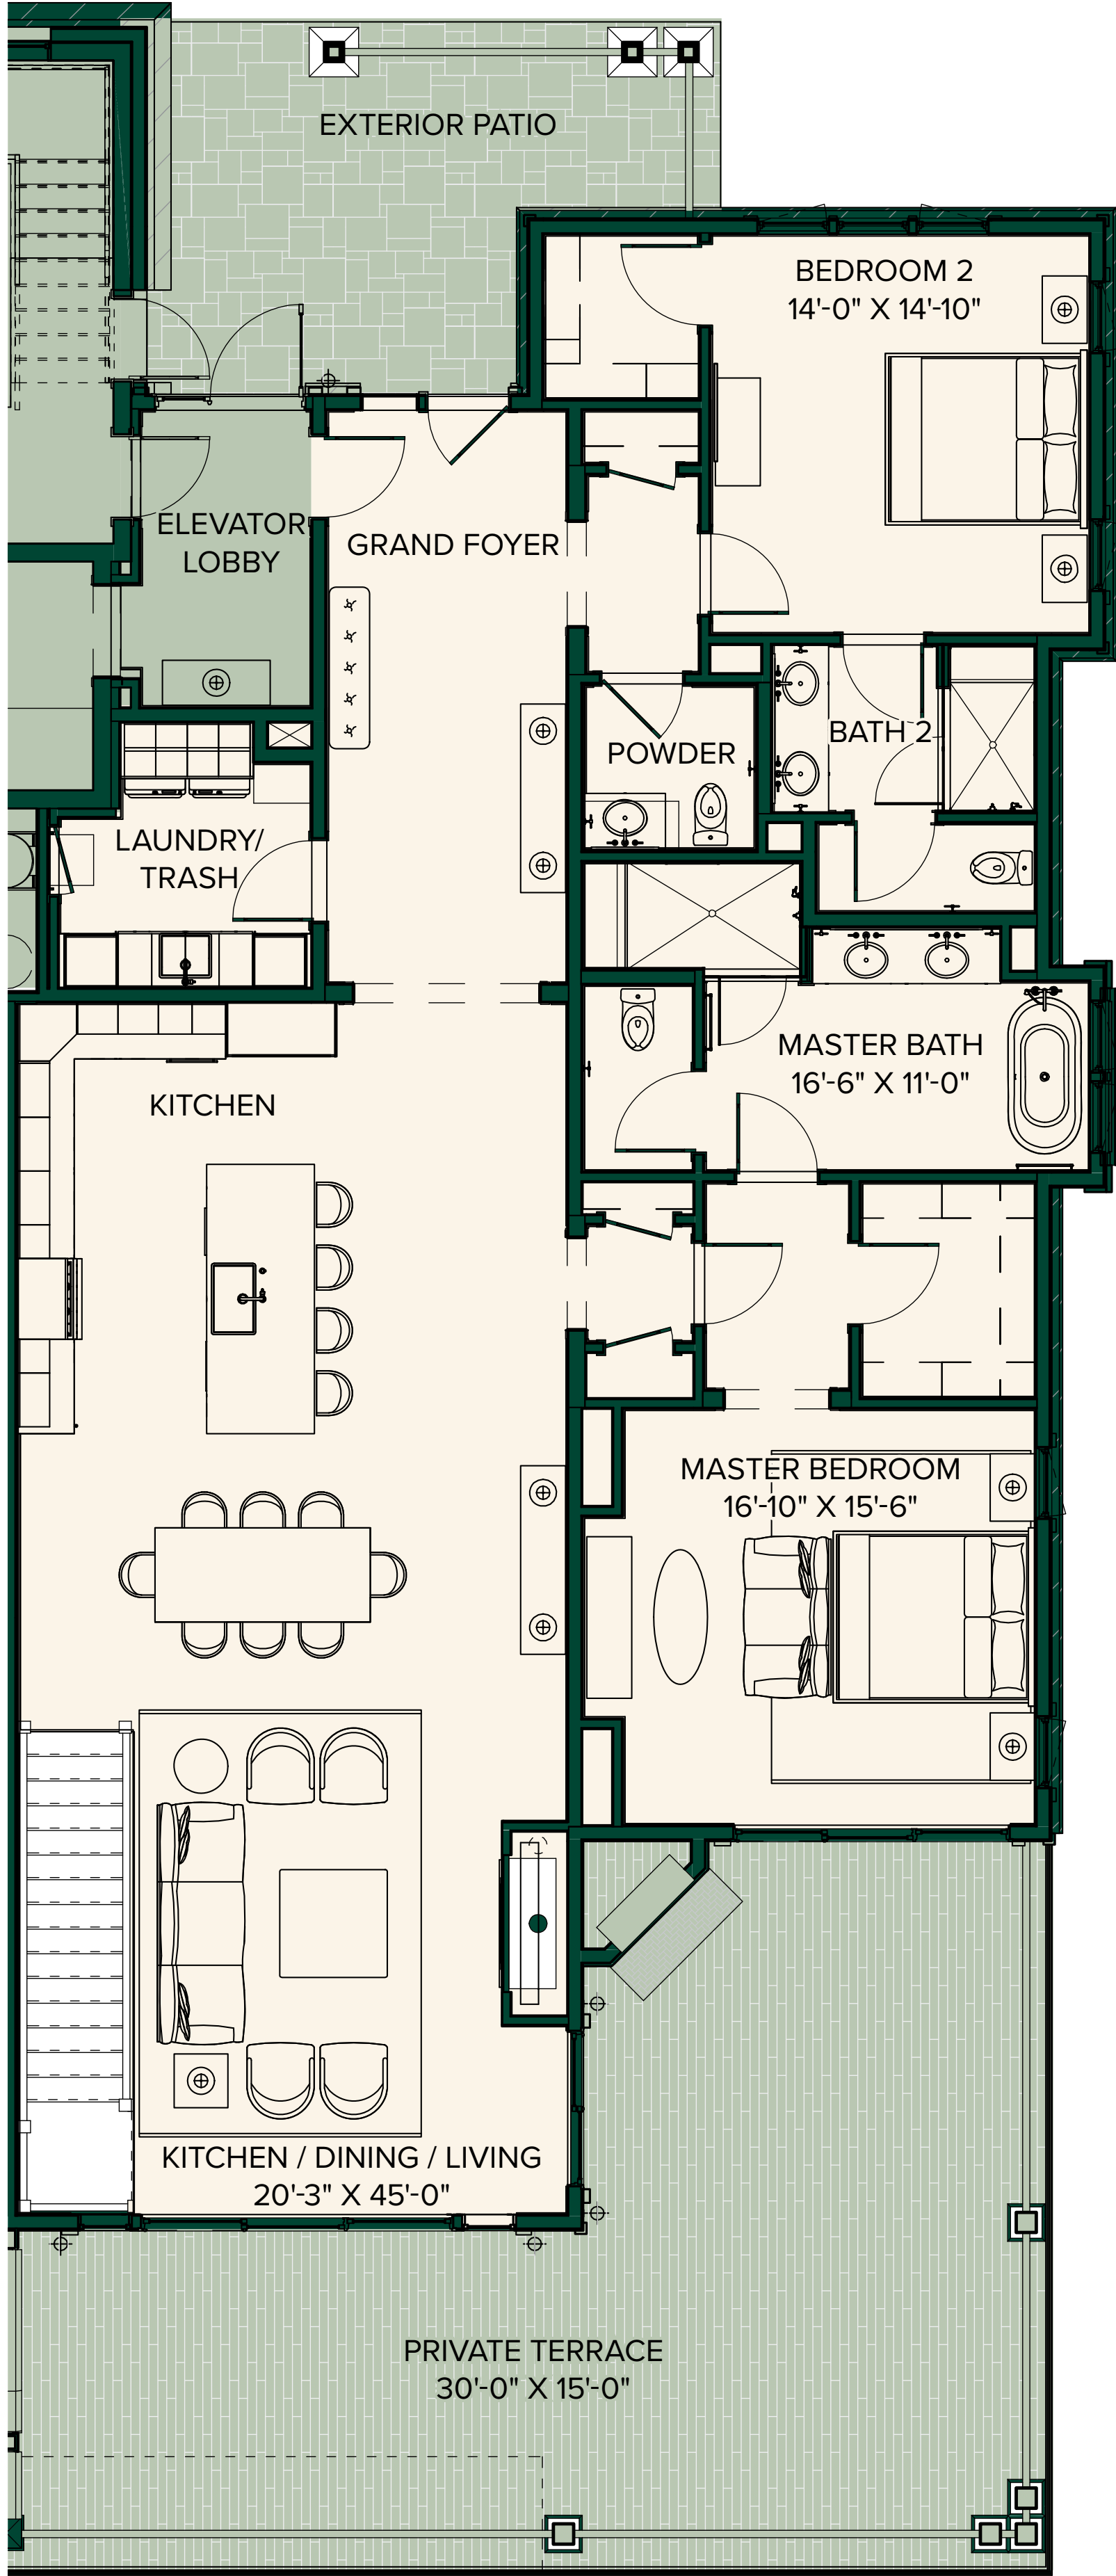

UPPER LEVEL

UNIT AREA

FLOOR	LEVEL	AREA
1	Lower	883 SF
2	Upper	2,489 SF
Total		3,372 SF

MACEDONIA CONDOS

FIRST FLOOR

SECOND FLOOR

THIRD FLOOR

FOURTH FLOOR